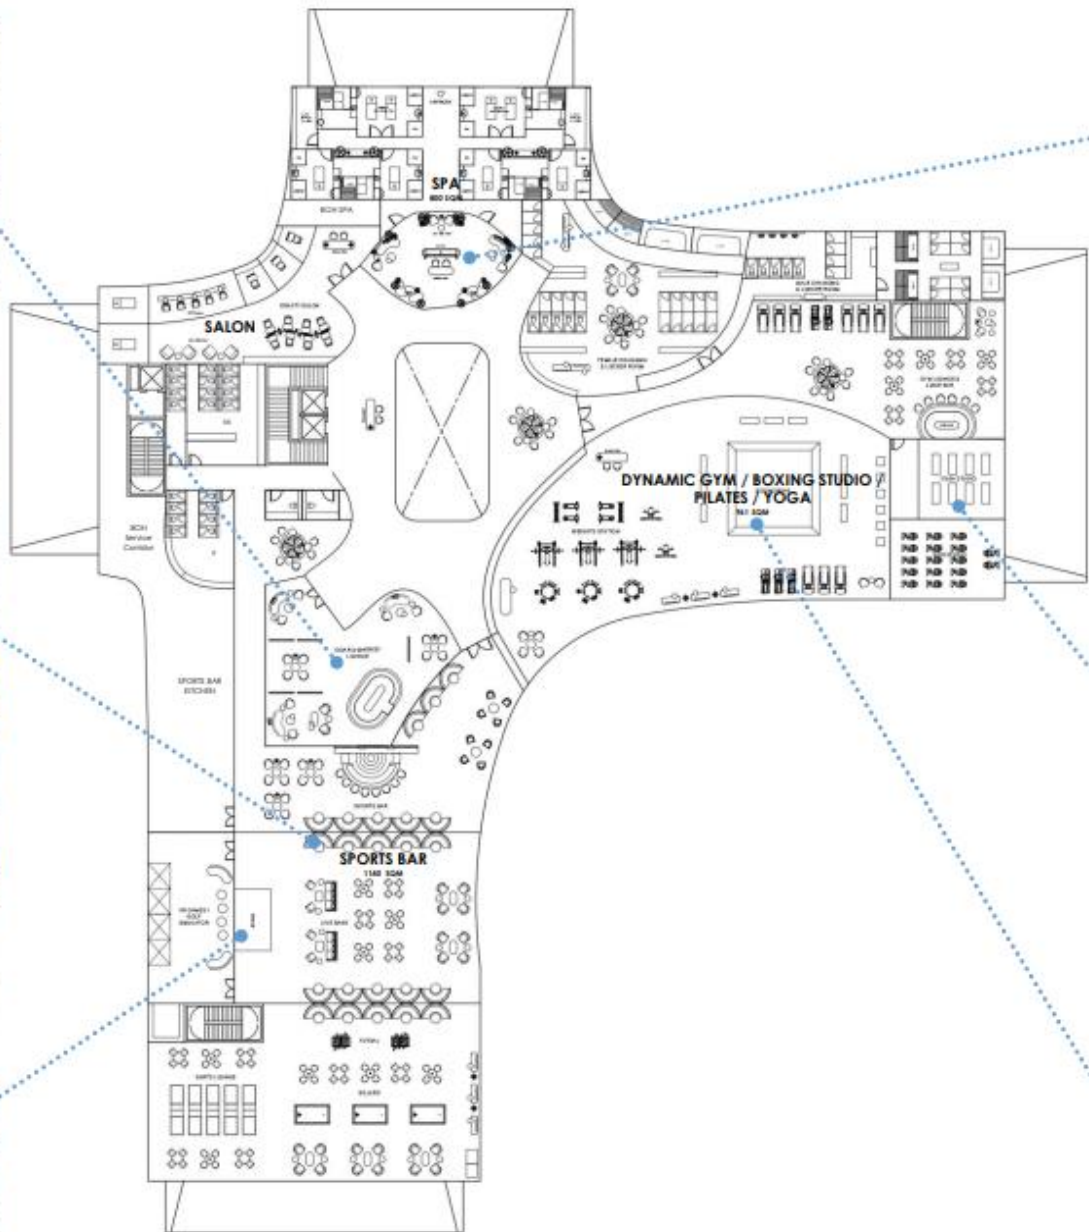

CLUBHOUSE | GROUND FLOOR PLAN

CLUBHOUSE | 1<sup>ST</sup> FLOOR PLAN

Creche | Pre-function Area | Business Lounge | Base Theatre | Gym | Spa | Yoga Studio

CLUBHOUSE | 2<sup>nd</sup> STOREY (ROOFTOP) PLAN